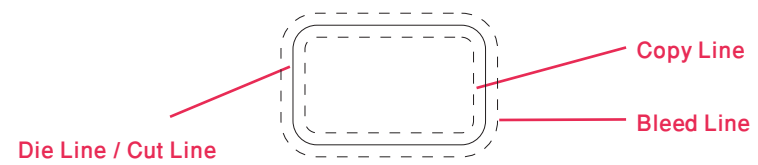

# Template Guidelines

Template Example :

**Die Line / Cut Line** - This indicates the edge of the item.

**Copy Line** - This indicates how close the copy, inset border or panel can be to the cut line.

**Bleed Line** - (if applies) This indicates how far an image needs to go beyond the cut line.